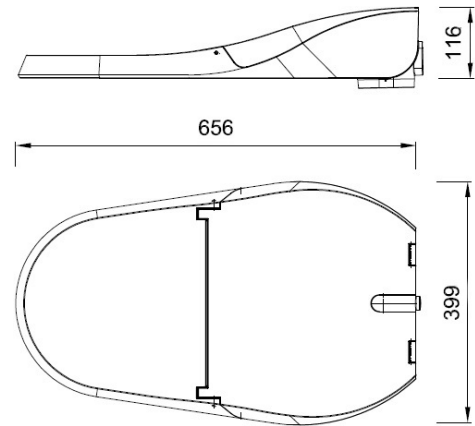

## Technical Data

|                      |  |
|----------------------|--|
| Material             | Die-cast aluminium                       |
| Housing color        | RAL 7024                                 |
| Glass cover          | safety flat glass                        |
| Application / optics | narrow street -S / O7                    |
| LED lifetime         | L80 B10 > 120 000 h                      |
| SDCM                 | MacAdam 5                                |
| Mounting             | Side entry / Post top combined           |
| Bracket diameter     | 42 / 60 / 76 mm (to be defined at order) |
| Tilting angle        | +15° to -15°, at 5° steps                |
| Weight               | 10 kg                                    |
| Windage Area         | 0,042 m <sup>2</sup>                     |
| Temperature          | -40°C bis +50°C                          |
| Nominal voltage      | 220 - 240 VAC 50/60 Hz                   |

## Specific data

|                     |                    |
|---------------------|--------------------|
| Color temperature   | 4000 K             |
| CRI                 | 75                 |
| System light output | 21.750 lm          |
| Power consumption   | 150 W              |
| Lens                | Ledil Strada       |
| LED Chip            | Osram Oslon        |
| System efficacy     | 145 lm/W           |
| LED current         | 640 mA             |
| cos Phi             | 0,98               |
| Driver typ          | Td165 <sub>1</sub> |
| Surge protection    | 10 kV / 6 kV       |
| Inrush current      | 50 A               |